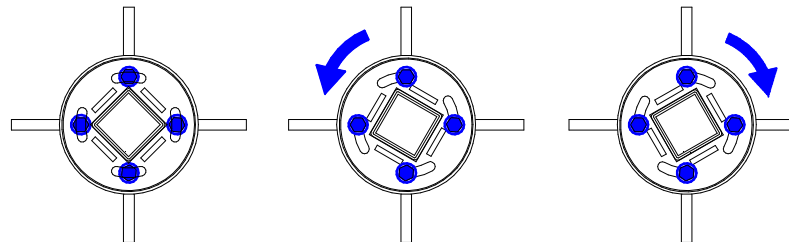

# POSITION OF GROUNDANCHOR !

## ADJUSTABLE 15° LEFT - 15° RIGHT

DETAIL A

Nr	Doc Nr	Title	Art.Nr	Qty
1	P5213	Operation Groundanchor	5000998	1
2	P5076	foot groundanchor	03 00 104	1
3	P5130	Pole support - adjustable		1
4	standard	Bolt DIN6921 M8x20	...	4
5	P5040	Cover groundanchor	04 00 193	1
6	standard	DIN 7982 4.2 x 32	06 00 200	2
7	P4213	draadstang M10	06 00 292	2
8	standard	DIN 912 M6 x 8	0600222	2
9	standard	Dop 50 x 50	05 00 215	1