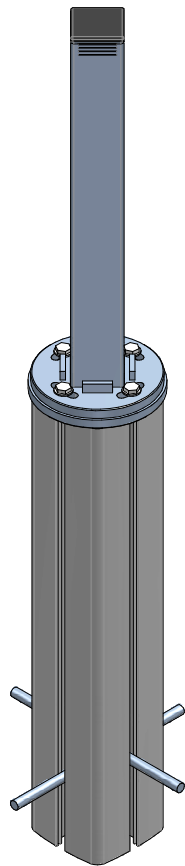

# POSITION OF GROUNDANCHOR !

## ADJUSTABLE 15° LEFT - 15° RIGHT

DETAIL A

Nr	Doc Nr	Title	Art.Nr	Qty
1	P5213	Operation Groundanchor	5000998	1
2	P5076	foot groundanchor	03 00 104	1
3	P5130	Pole support - adjustable		1
4	standard	Bolt DIN6921 M8x20	...	4
5	P5040	Cover groundanchor	04 00 193	1
6	standard	DIN 7982 4.2 x 32	06 00 200	2
7	P4213	draadstang M10	06 00 292	2
8	standard	DIN 912 M6 x 8	0600222	2
9	standard	Dop 50 x 50	05 00 215	1