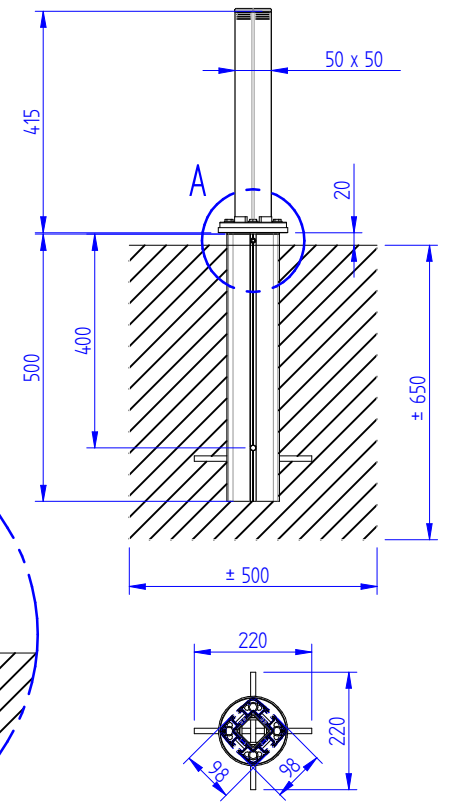

# POSITION OF GROUNDANCHOR !

## ADJUSTABLE 15° LEFT - 15° RIGHT

DETAIL A

Nr	Doc Nr	Title	Art.Nr	Qty
1	P5213	Operation Groundanchor	5000998	1
2	P5076	foot groundanchor	03 00 104	1
3	P5130	Pole support - adjustable		1
4	standard	Bolt DIN6921 M8x20	...	4
5	P5040	Cover groundanchor	04 00 193	1
6	standard	DIN 7982 4.2 x 32	06 00 200	2
7	P4213	draadstang M10	06 00 292	2
8	standard	DIN 912 M6 x 8	0600222	2
9	standard	Dop 50 x 50	05 00 215	1